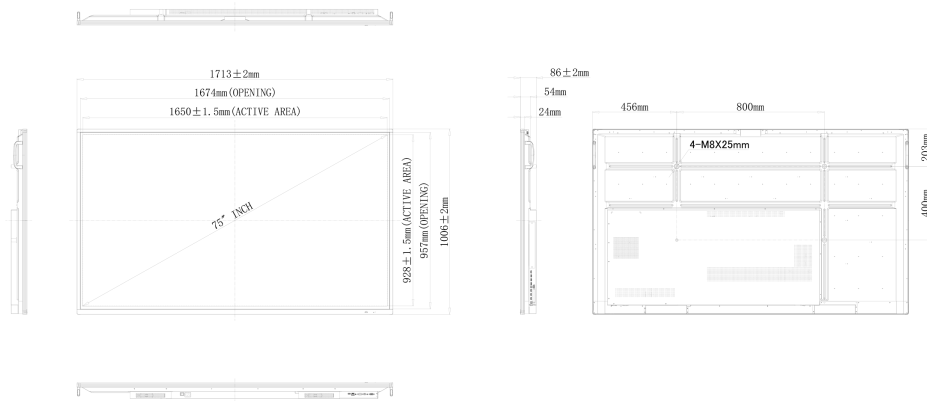

**Not suited for OPS Slot PC's.*

01 resolution video, and almost any other type of content from an USB drive, online or internal memory.

Design	Thin bezel
Diagonal	74.5", 189,3cm
Panel	IPS Direct LED, AG coated glass
Native resolution	3840 x 2160 (8.3 megapixel 4K UHD)
Aspect ratio	16:9
Brightness	350 cd/m ² typical
Static contrast	1100:1 typical
Dynamic contrast	4000:1
Response time	6ms
Viewing zone	horizontal/vertical: 178°/178°, right/left: 89°/89°, up/down: 89°/89°
Colour support	1.07B 10bit
Horizontal Sync	30 - 80KHz
Vertical Sync	55 - 75Hz
Viewable area W x H	1649.66 x 927.94mm
Bezel colour and finish	black, matte

08 POWER MANAGEMENT

Power supply unit	internal
Power supply	AC 100 - 240V, 50/60Hz

09 SUSTAINABILITY

Regulations	CB, CE, TÜV-Bauart, ErP, WEEE, EPEAT, REACH
-------------	---

10 DIMENSIONS / WEIGHT

EAN code	4948570117024
----------	---------------